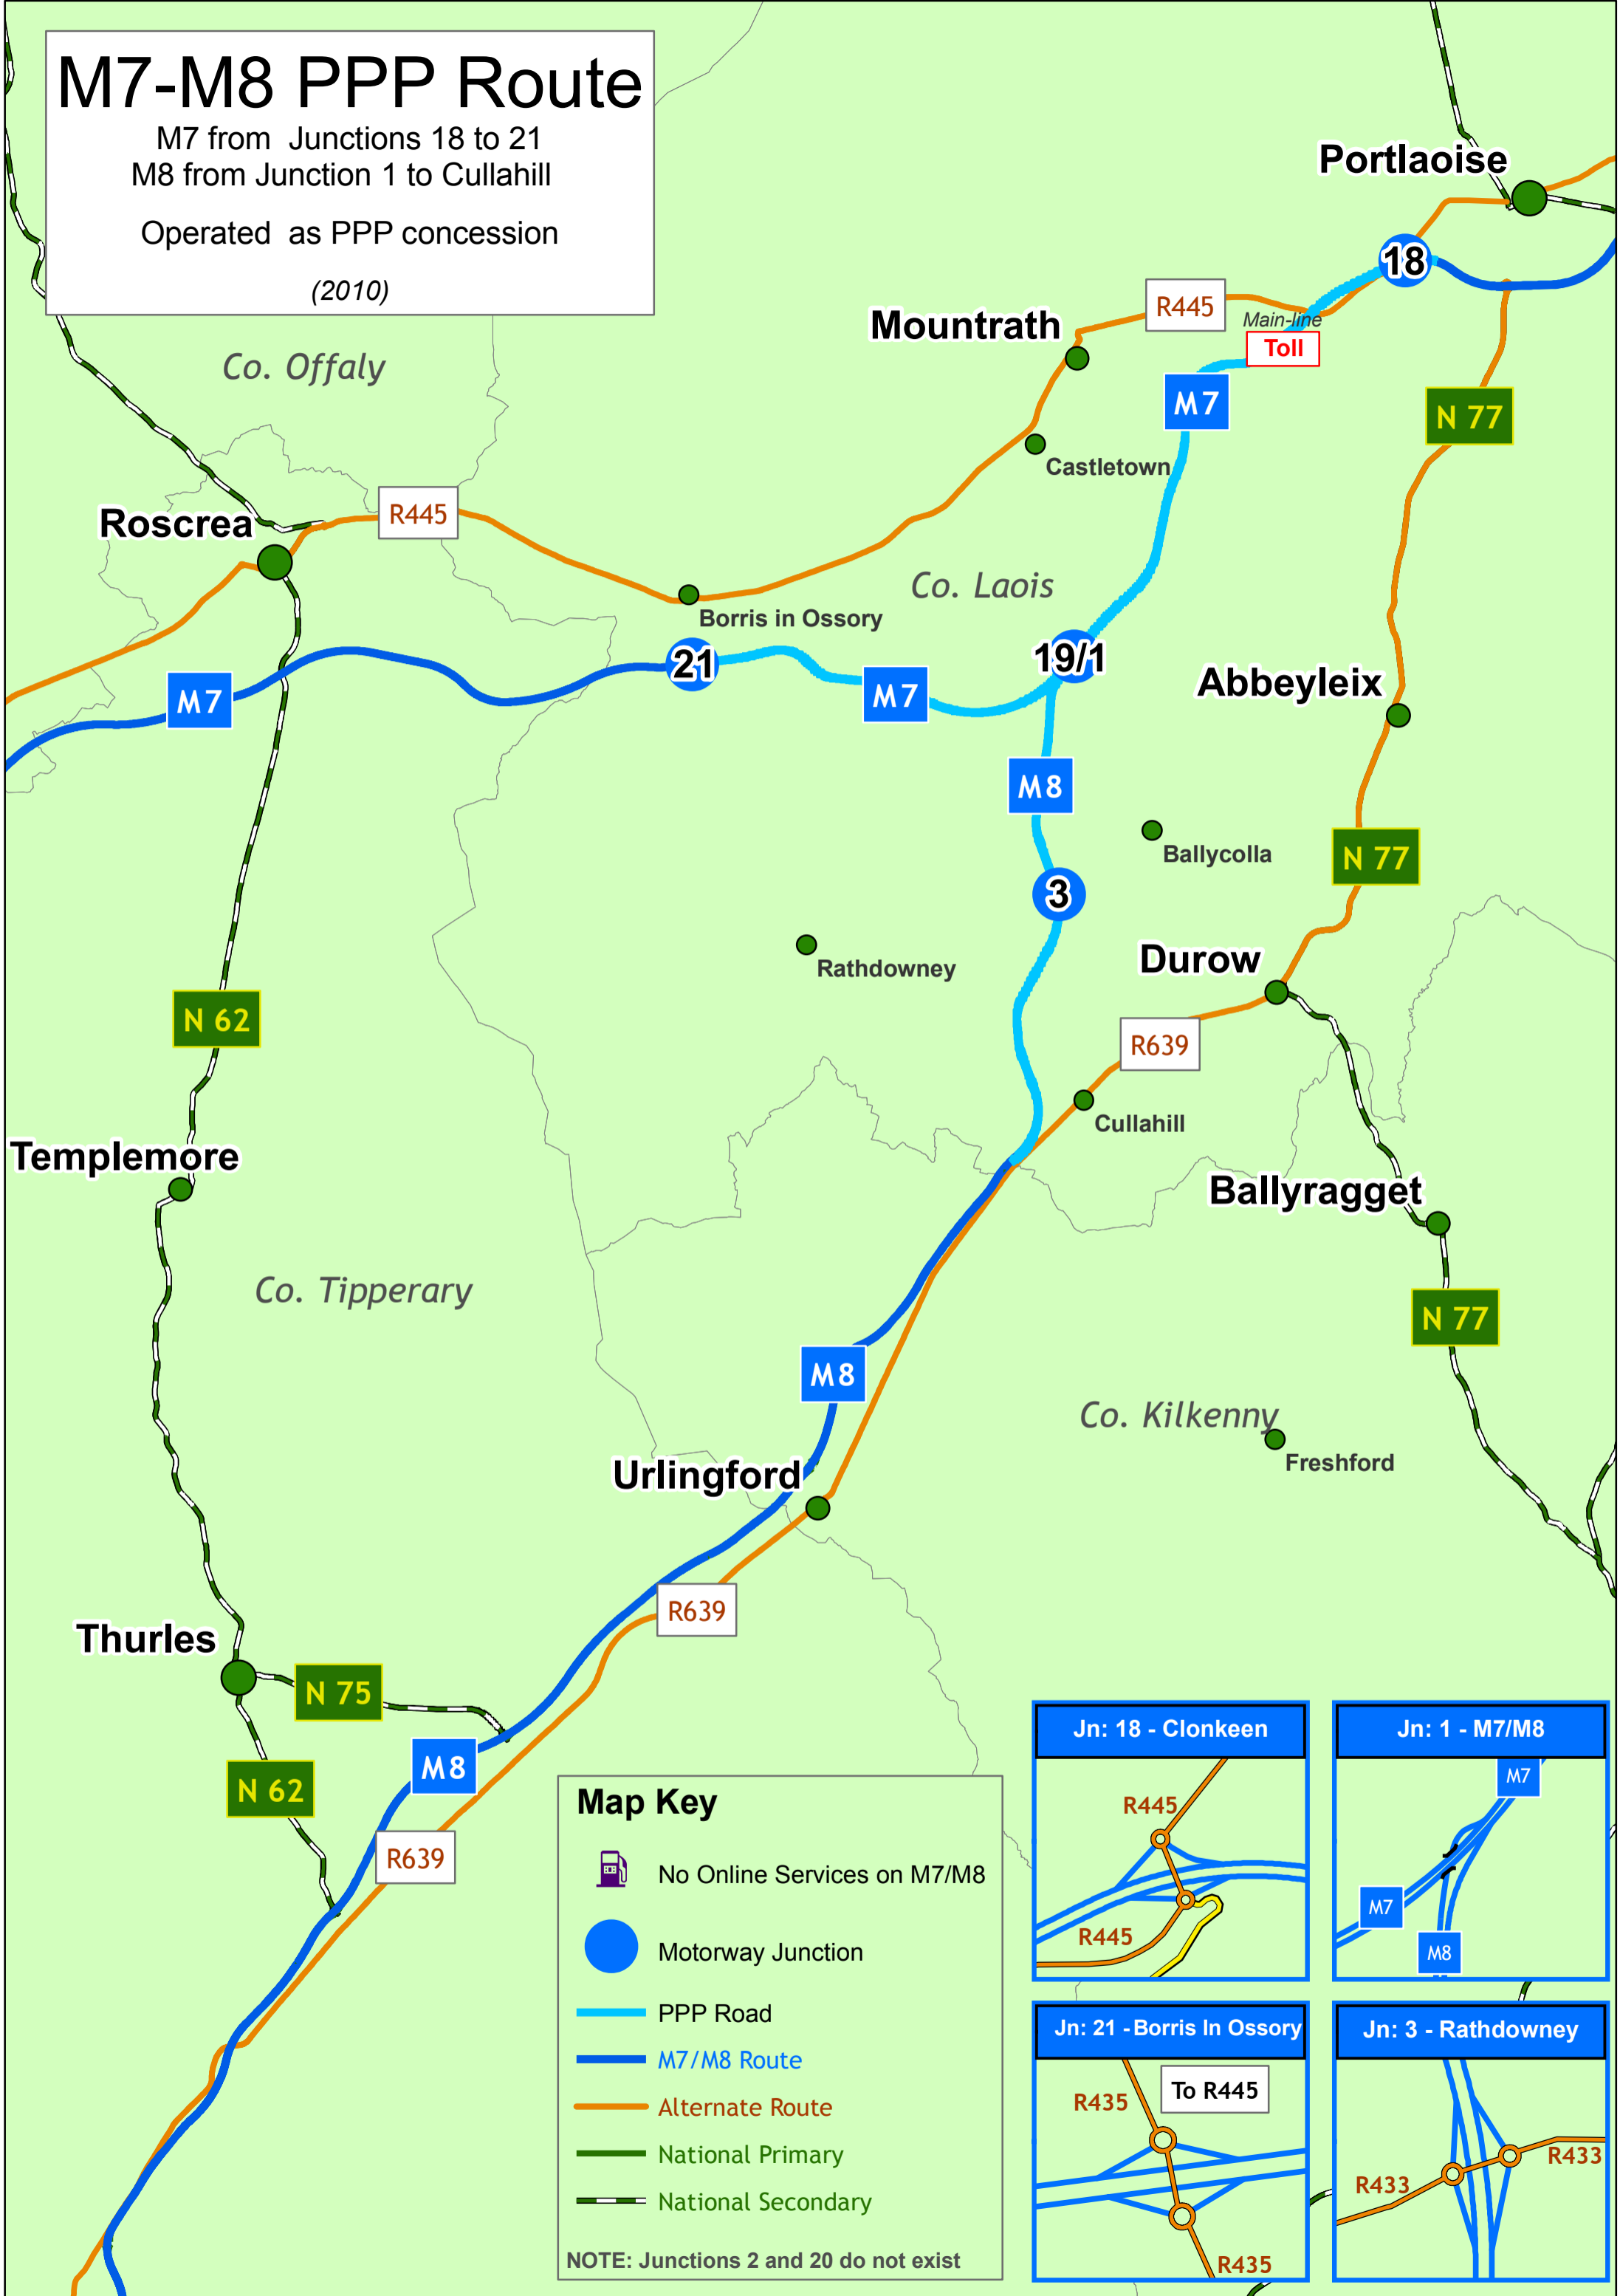

M7-M8 PPP Route

M7 from Junctions 18 to 21
 M8 from Junction 1 to Cullahill

Operated as PPP concession
 (2010)

Map Key

-  No Online Services on M7/M8
-  Motorway Junction
-  PPP Road
-  M7/M8 Route
-  Alternate Route
-  National Primary
-  National Secondary

NOTE: Junctions 2 and 20 do not exist