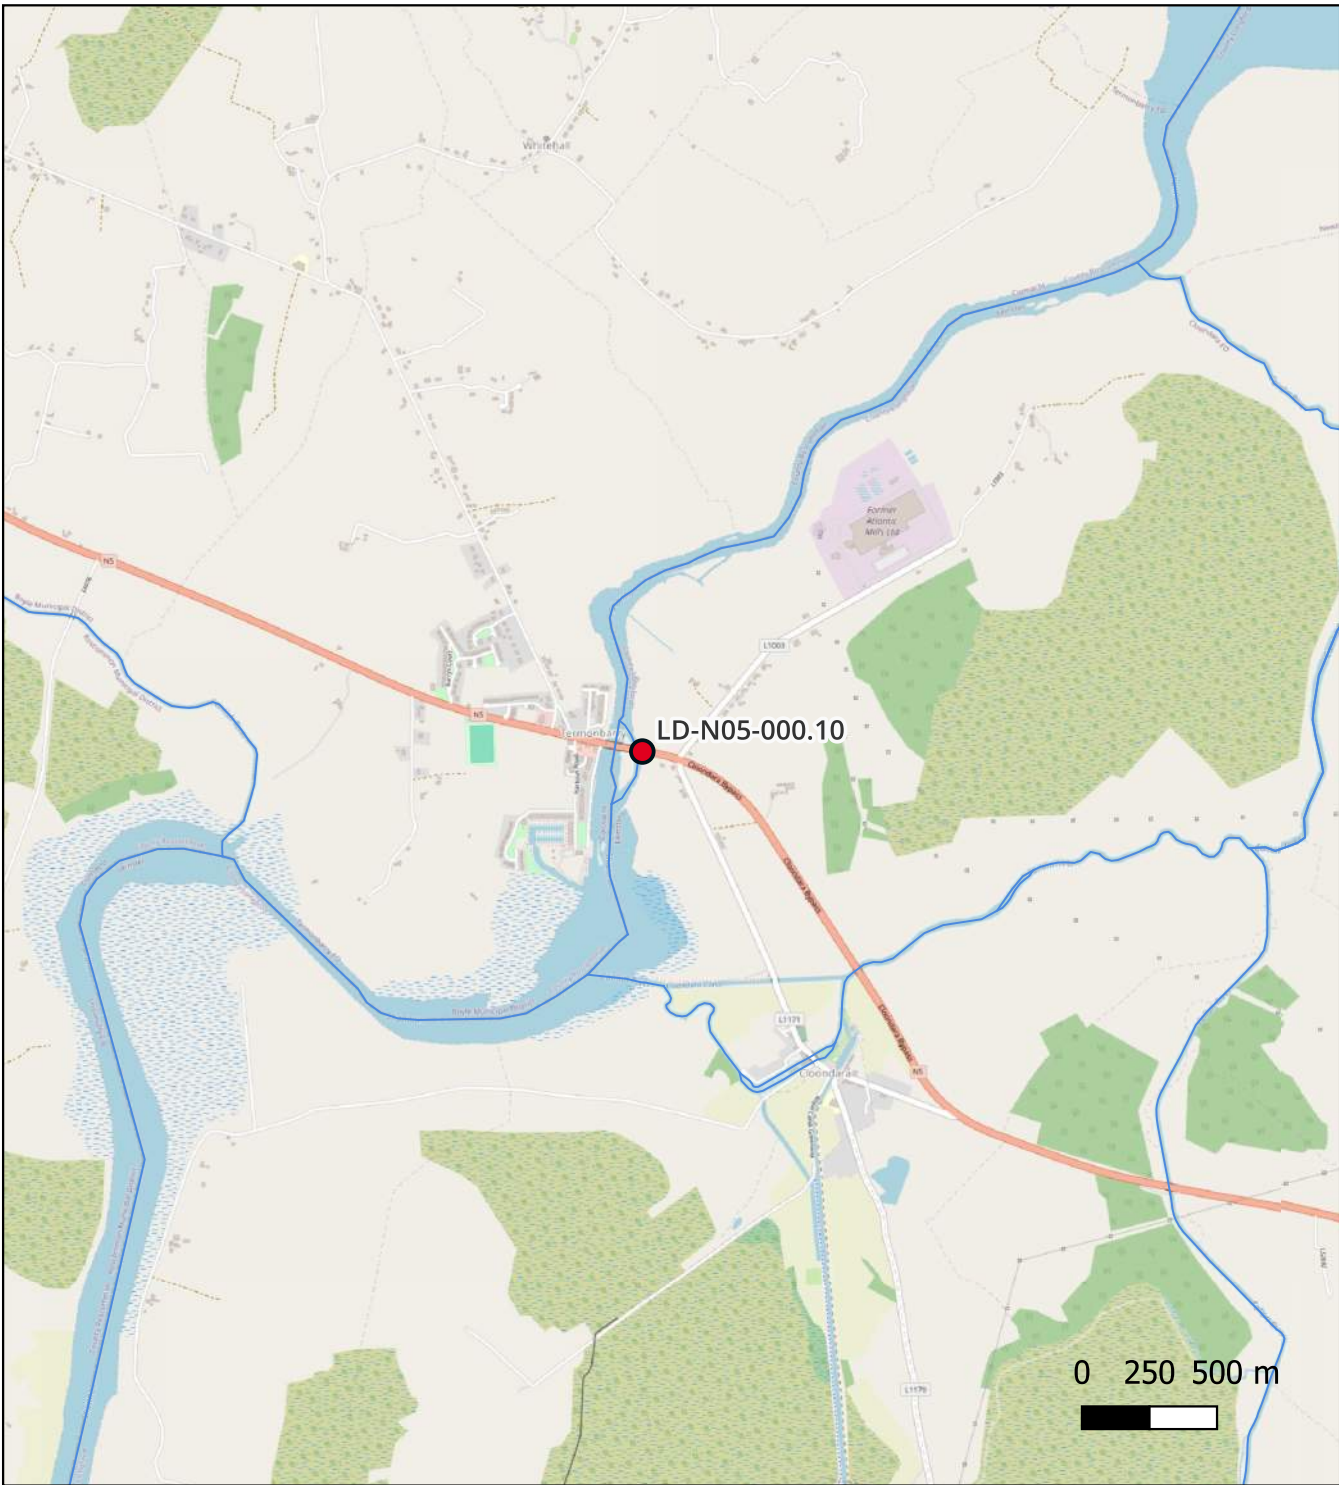

Legend
● NIS Bridges

Leinster Bridges Term Maintenance Contract No. 4.
County Longford Bridges
Natura Impact Statement 2024