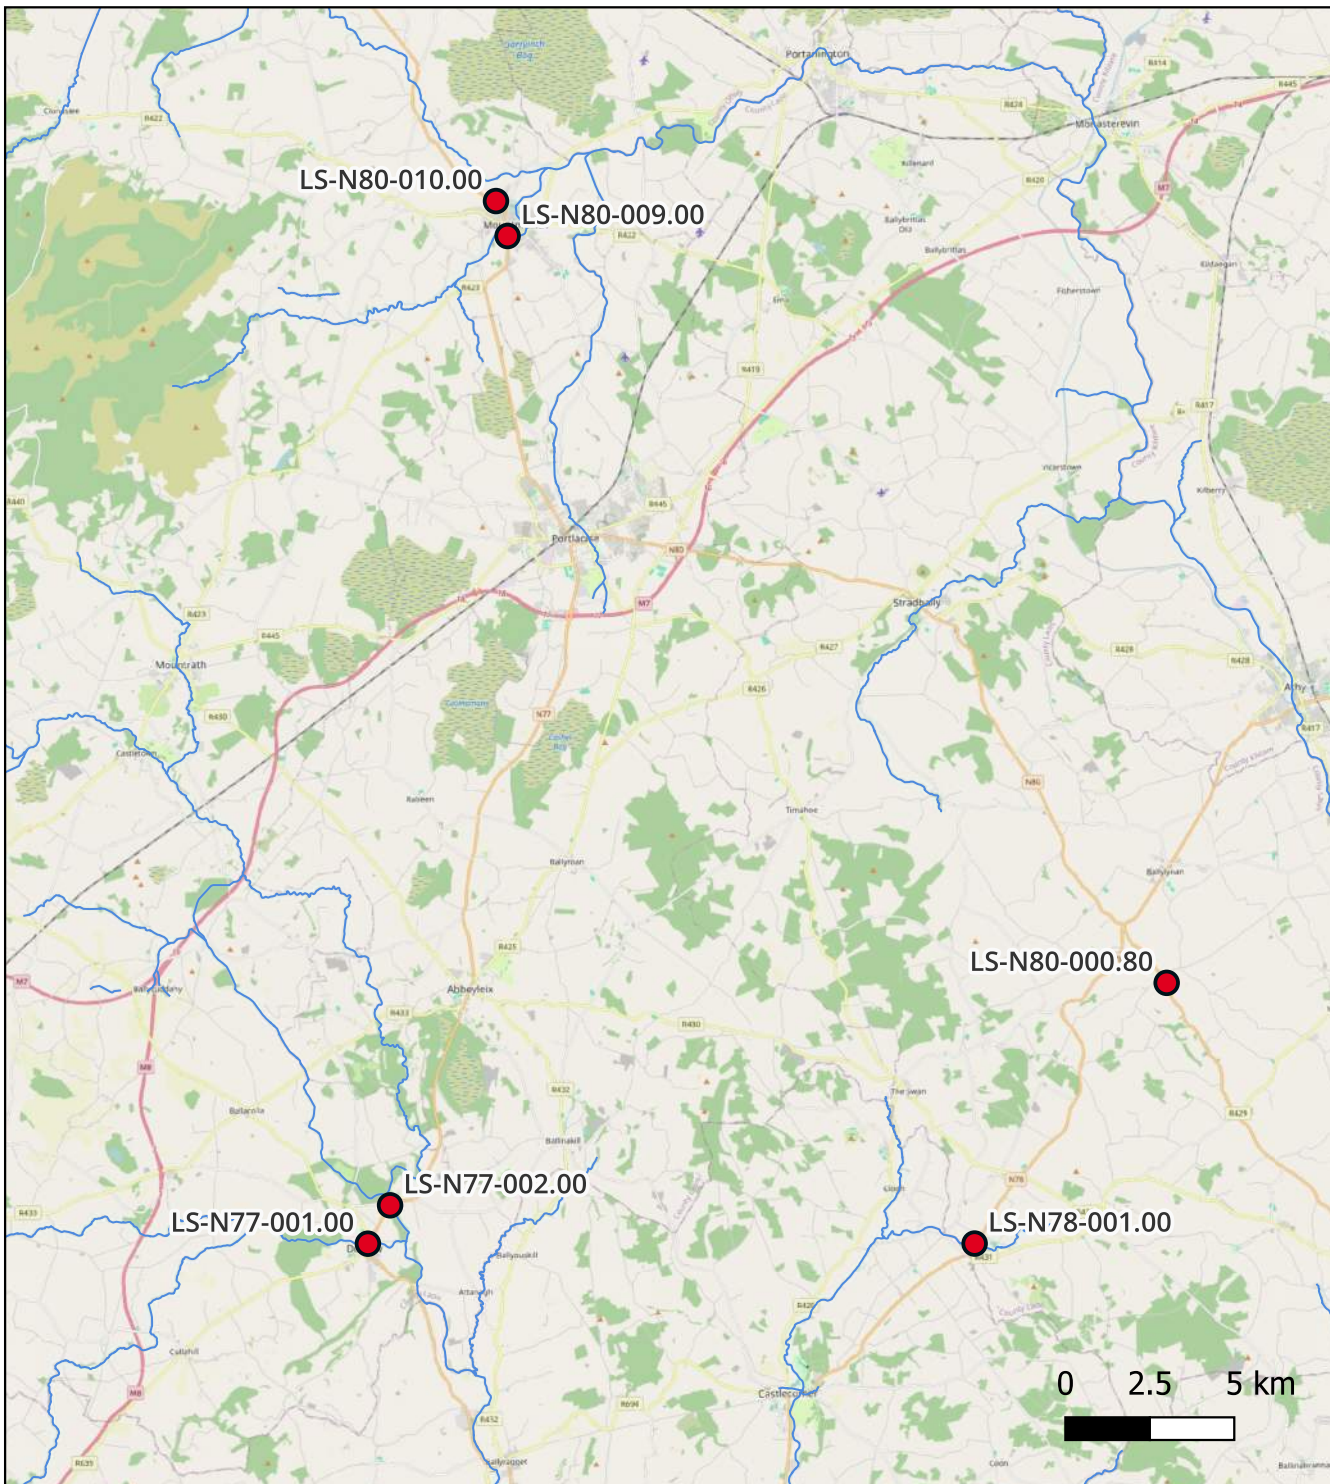

Legend

- NIS Bridges

Leinster Bridges Term Maintenance Contract No. 4.
 County Kilkenny Bridges
 Natura Impact Statement 2024

Legend
● NIS Bridges

Leinster Bridges Term Maintenance Contract No. 4.
County Longford Bridges
Natura Impact Statement 2024

Legend

- NIS Bridges

Leinster Bridges Term Maintenance Contract No. 4.
 County Laois Bridges
 Natura Impact Statement 2024

Legend

- NIS Bridges

Leinster Bridges Term Maintenance Contract No. 4.
County Wicklow Bridges
Natura Impact Statement 2024

Legend

● NIS Bridges

Leinster Bridges Term Maintenance Contract No. 4.
County Wexford Bridges
Natura Impact Statement 2024