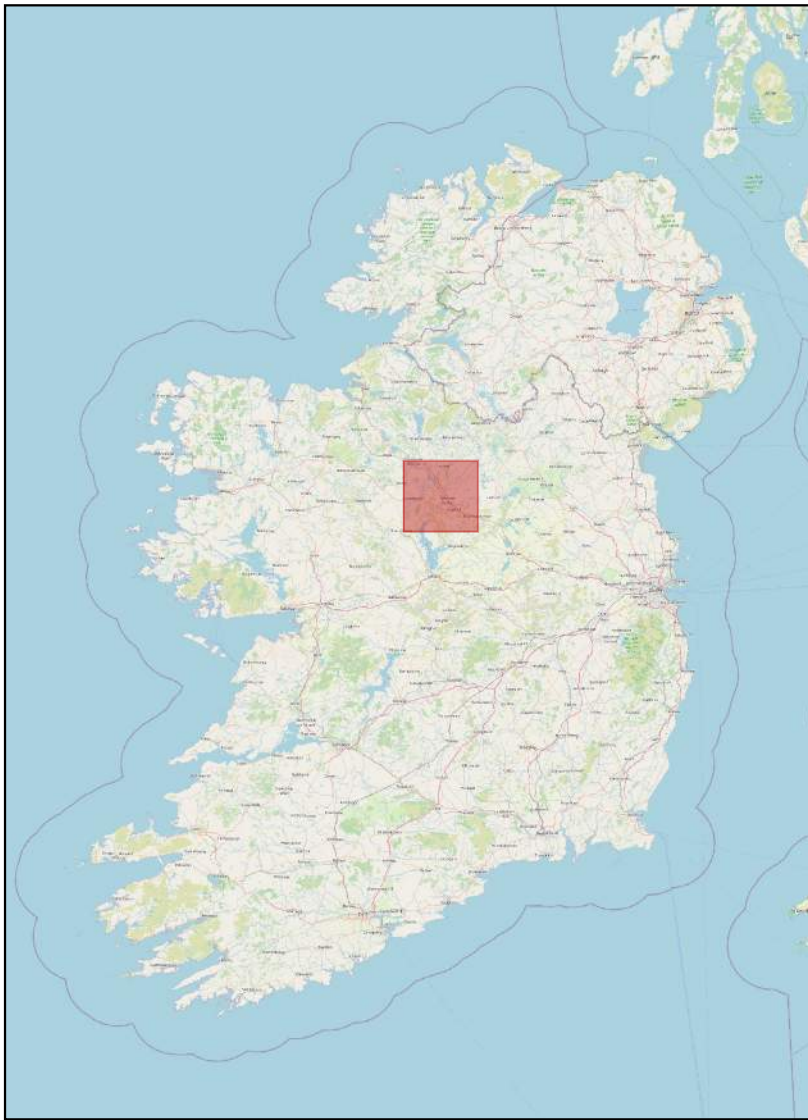

Legend
● NIS Bridges

Leinster Bridges Term Maintenance Contract No. 4.
County Longford Bridges
Natura Impact Statement 2024