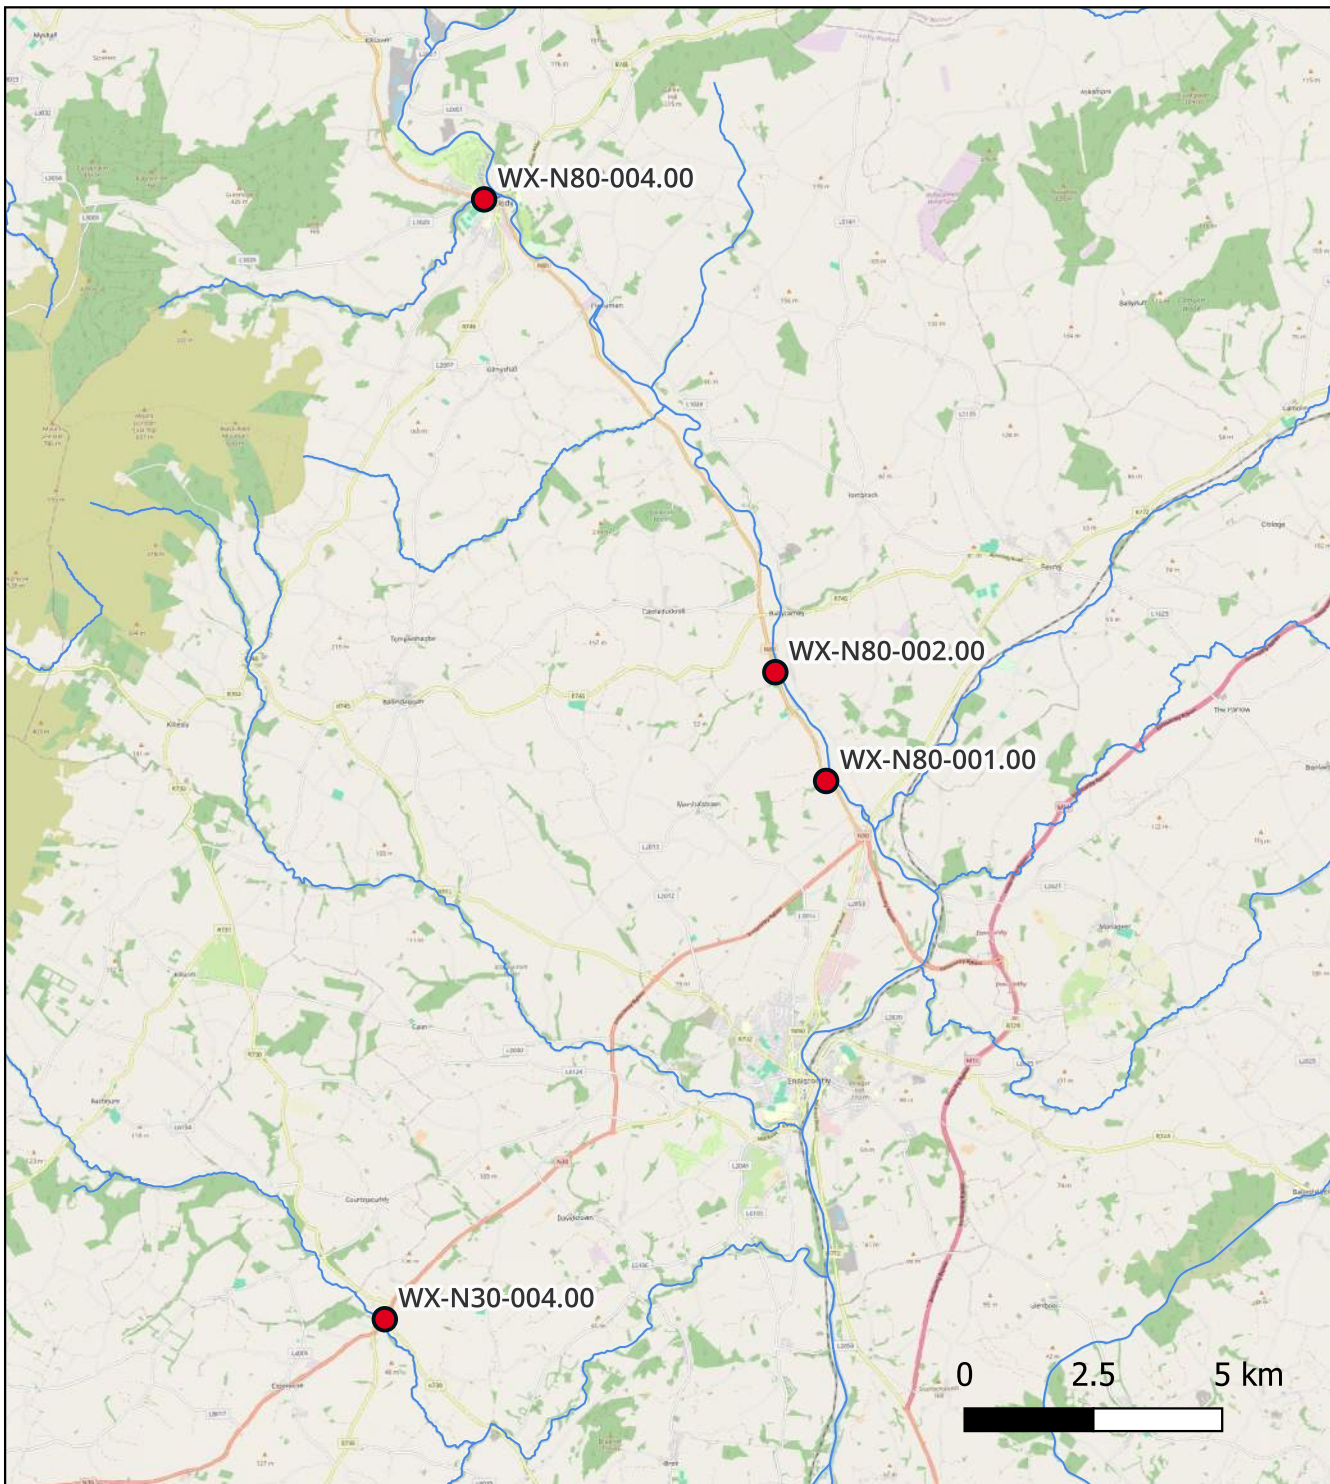

Legend

- NIS Bridges

Leinster Bridges Term Maintenance Contract No. 4.
 County Laois Bridges
 Natura Impact Statement 2024

Legend

- NIS Bridges

Leinster Bridges Term Maintenance Contract No. 4.
County Wicklow Bridges
Natura Impact Statement 2024

Legend

● NIS Bridges

Leinster Bridges Term Maintenance Contract No. 4.
County Wexford Bridges
Natura Impact Statement 2024