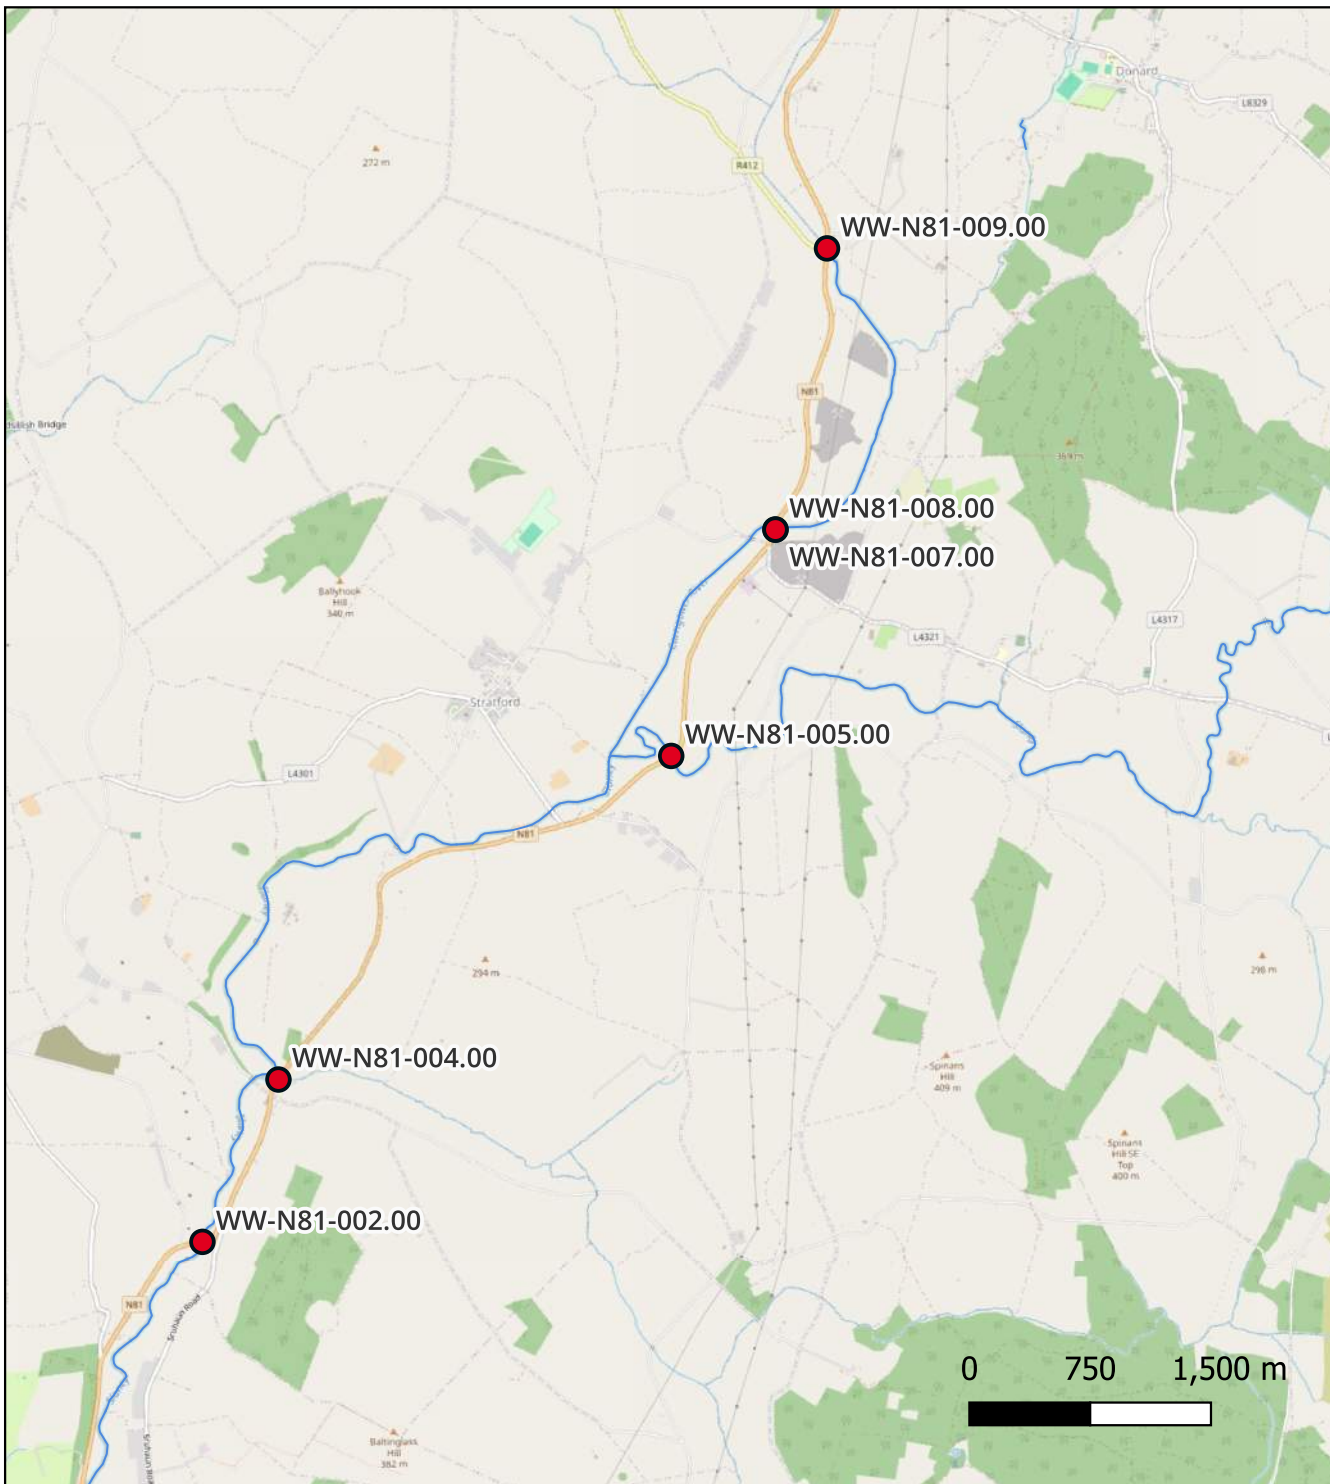

Legend

- NIS Bridges

Leinster Bridges Term Maintenance Contract No. 4.
County Wicklow Bridges
Natura Impact Statement 2024